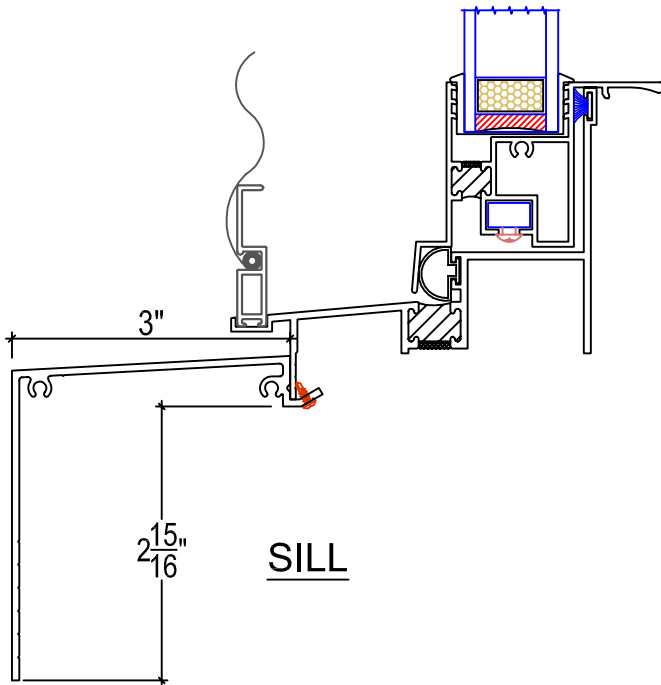

LEFT JAMB  
OPP. TYPICAL

**UNIVERSAL WINDOW AND DOOR, LLC.**

303 Mechanic Street  
Marlborough, MA 01752  
800-633-0108 508-481-2850  
www.universalwindow.com

**UNIVERSAL WINDOW & DOOR**  
**400 D. H. w/ 3 X 3 1/2 BOX PAN**

DATE: 2-14-2011

DWG. NO. UNI-400-0013

REV:

SCALE: NTS

SHEET:

DRAWING FOR FAMILIARIZATION ONLY, ACTUAL DETAIL MAY VARY