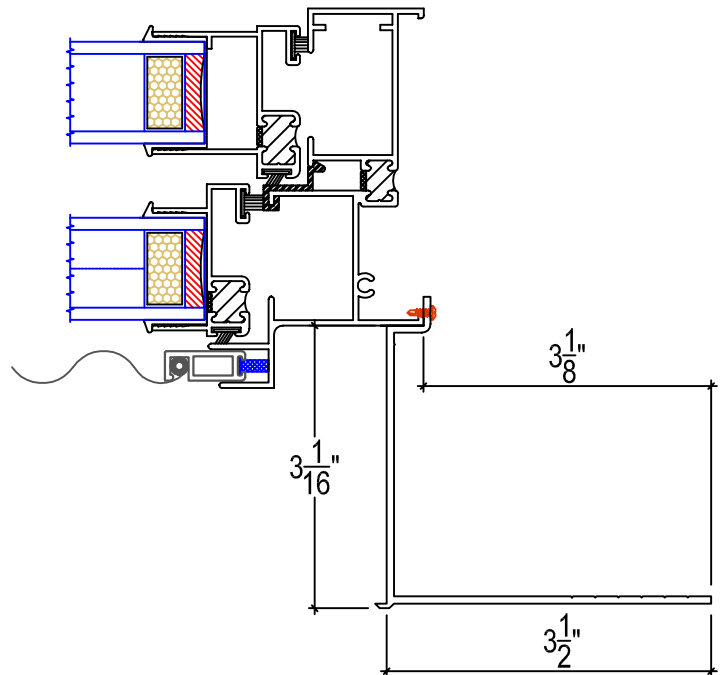

LEFT JAMB  
OPP. TYPICAL

**UNIVERSAL WINDOW AND DOOR, LLC.**

303 Mechanic Street  
Marlborough, MA 01752  
800-633-0108 508-481-2850  
www.universalwindow.com

**UNIVERSAL WINDOW & DOOR**  
**400 D. H. w/ 3 X 3 1/2 BOX PAN**

DATE: 2-14-2011

DWG. NO. UNI-400-0013

REV:

SCALE: NTS

SHEET:

DRAWING FOR FAMILIARIZATION ONLY, ACTUAL DETAIL MAY VARY