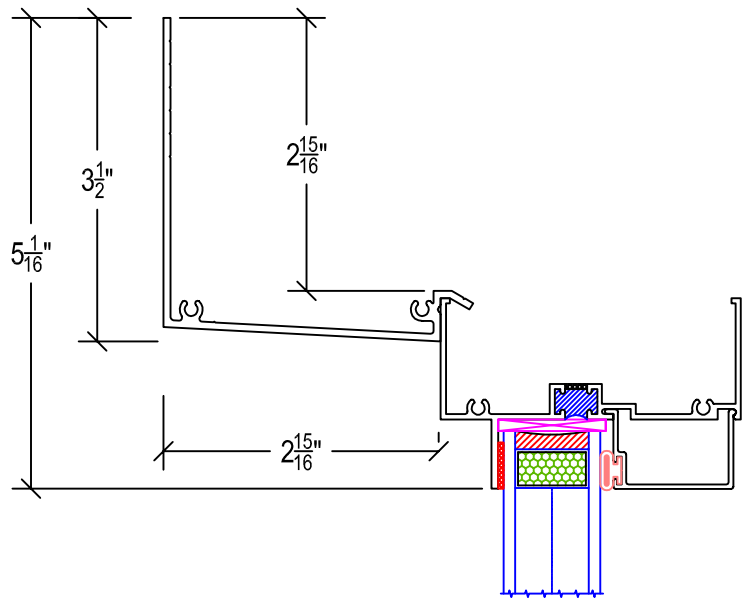

DH HEAD @ 3"BOX PAN

DIMENSIONS ARE FOR 3 X 3 1/2 BOX PAN

FXD HEAD @ 3"BOX PAN

DIMENSIONS ARE FOR 3 X 3 1/2 BOX PAN

DIMENSIONS ARE TYPICAL @ JAMB & SILL

DH SILL @ 3"BOX PAN

FXD SILL @ 3"BOX PAN

OTHER PAN SIZES AVAILABLE, CALL FOR INFORMATION

REV:

SCALE: **NTS**

SHEET:

DRAWING FOR FAMILIARIZATION ONLY, ACTUAL DETAIL MAY VARY

DH JAMB @ 3"BOX PAN

FXD JAMB @ 3"BOX PAN

OTHER PAN SIZES AVAILABLE, CALL FOR INFORMATION

UNIVERSAL WINDOW AND DOOR, LLC.