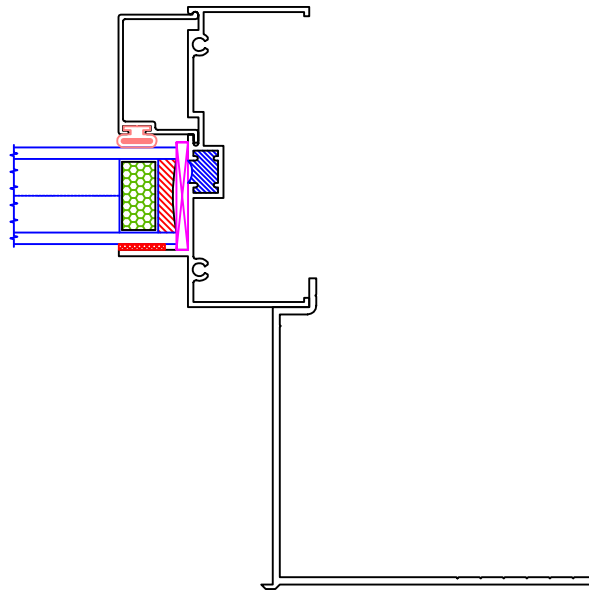

DH HEAD @ 3"BOX PAN

DIMENSIONS ARE FOR 3 X 3 1/2 BOX PAN

FXD HEAD @ 3"BOX PAN

DIMENSIONS ARE FOR 3 X 3 1/2 BOX PAN

DIMENSIONS ARE TYPICAL @ JAMB & SILL

DH SILL @ 3"BOX PAN

FXD SILL @ 3"BOX PAN

OTHER PAN SIZES AVAILABLE, CALL FOR INFORMATION

REV:

SCALE: **NTS**

SHEET:

DRAWING FOR FAMILIARIZATION ONLY, ACTUAL DETAIL MAY VARY

DH JAMB @ 3"BOX PAN

FXD JAMB @ 3"BOX PAN

OTHER PAN SIZES AVAILABLE, CALL FOR INFORMATION

UNIVERSAL WINDOW AND DOOR, LLC.

303 Mechanic Street
 Marlborough, MA 01752
 800-633-0108 508-481-2850
 www.universalwindow.com

UNIVERSAL WINDOW & DOOR
400 DH. & FXD w/ 3" BOX PANNING

DATE: 12-31-10	DWG. NO. UNI-400-0006	REV:
SCALE: NTS	SHEET:	DRAWING FOR FAMILIARIZATION ONLY, ACTUAL DETAIL MAY VARY