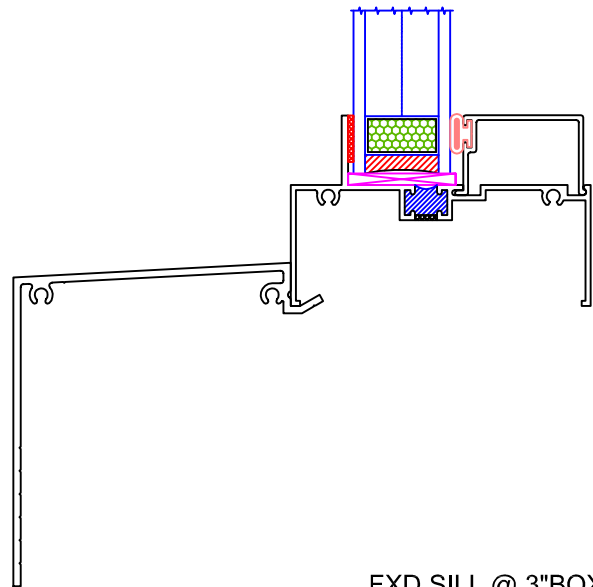

DH HEAD @ 3"BOX PAN

DIMENSIONS ARE FOR 3 X 3 1/2 BOX PAN

FXD HEAD @ 3"BOX PAN

DIMENSIONS ARE FOR 3 X 3 1/2 BOX PAN

DIMENSIONS ARE TYPICAL @ JAMB & SILL

DH SILL @ 3"BOX PAN

FXD SILL @ 3"BOX PAN

OTHER PAN SIZES AVAILABLE, CALL FOR INFORMATION

REV:

SCALE: **NTS**

SHEET:

DRAWING FOR FAMILIARIZATION ONLY, ACTUAL DETAIL MAY VARY

DH JAMB @ 3"BOX PAN

FXD JAMB @ 3"BOX PAN

OTHER PAN SIZES AVAILABLE, CALL FOR INFORMATION

UNIVERSAL WINDOW AND DOOR, LLC.