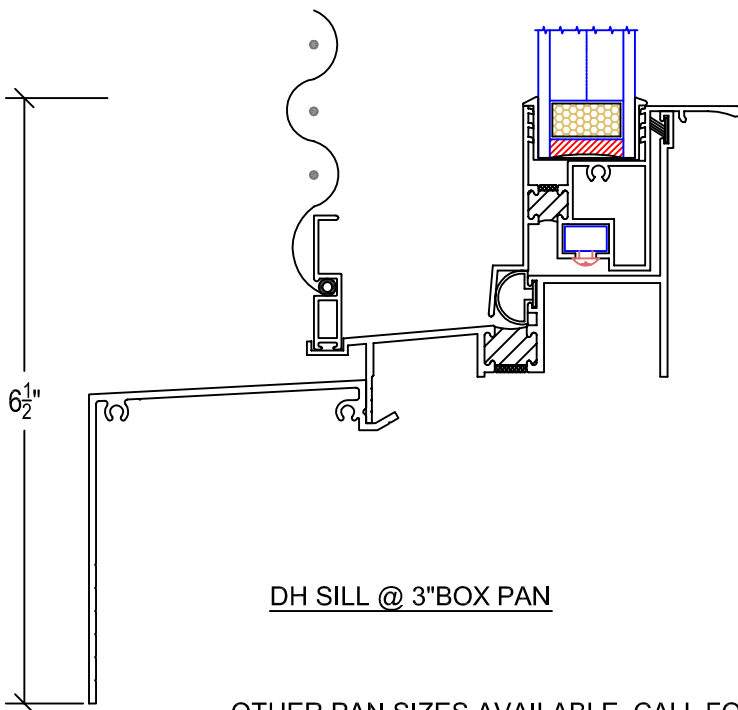

DH HEAD @ 3"BOX PAN

DIMENSIONS ARE FOR 3 X 3 1/2 BOX PAN

FXD HEAD @ 3"BOX PAN

DIMENSIONS ARE FOR 3 X 3 1/2 BOX PAN

DIMENSIONS ARE TYPICAL @ JAMB & SILL

DH SILL @ 3"BOX PAN

FXD SILL @ 3"BOX PAN

OTHER PAN SIZES AVAILABLE, CALL FOR INFORMATION

REV:

SCALE: **NTS**

SHEET:

DRAWING FOR FAMILIARIZATION ONLY, ACTUAL DETAIL MAY VARY

DH JAMB @ 3"BOX PAN

FXD JAMB @ 3"BOX PAN

OTHER PAN SIZES AVAILABLE, CALL FOR INFORMATION

UNIVERSAL WINDOW AND DOOR, LLC.