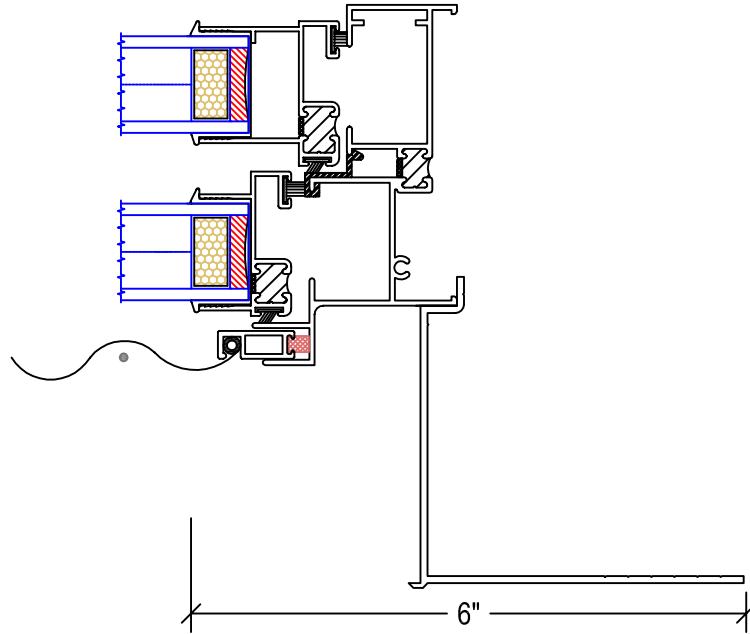

DH HEAD @ 3"BOX PAN

DIMENSIONS ARE FOR 3 X 3 1/2 BOX PAN

FXD HEAD @ 3"BOX PAN

DIMENSIONS ARE FOR 3 X 3 1/2 BOX PAN

DIMENSIONS ARE TYPICAL @ JAMB & SILL

DH SILL @ 3"BOX PAN

FXD SILL @ 3"BOX PAN

OTHER PAN SIZES AVAILABLE, CALL FOR INFORMATION

REV:

SCALE: **NTS**

SHEET:

DRAWING FOR FAMILIARIZATION ONLY, ACTUAL DETAIL MAY VARY

DH JAMB @ 3"BOX PAN

FXD JAMB @ 3"BOX PAN

OTHER PAN SIZES AVAILABLE, CALL FOR INFORMATION

UNIVERSAL WINDOW AND DOOR, LLC.