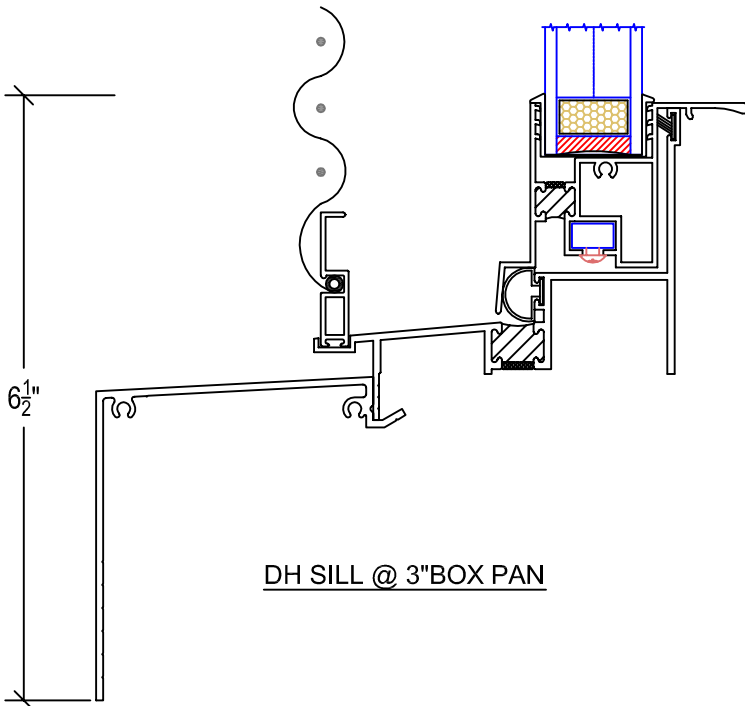

DH HEAD @ 3"BOX PAN

DIMENSIONS ARE FOR 3 X 3 1/2 BOX PAN

FXD HEAD @ 3"BOX PAN

DIMENSIONS ARE FOR 3 X 3 1/2 BOX PAN

DIMENSIONS ARE TYPICAL @ JAMB & SILL

DH SILL @ 3"BOX PAN

FXD SILL @ 3"BOX PAN

OTHER PAN SIZES AVAILABLE, CALL FOR INFORMATION

DH JAMB @ 3"BOX PAN

FXD JAMB @ 3"BOX PAN

OTHER PAN SIZES AVAILABLE, CALL FOR INFORMATION

UNIVERSAL
Window and Door

**UNIVERSAL WINDOW
AND DOOR, LLC.**

303 Mechanic Street
Marlborough, MA 01752
800-633-0108 508-481-2850
www.universalwindow.com

UNIVERSAL WINDOW & DOOR
400 DH. & FXD w/ 3" BOX PANNING

DATE: **12-31-10**

DWG. NO. **UNI-400-0006**

REV:

SCALE: **NTS**

SHEET:

DRAWING FOR FAMILIARIZATION
ONLY, ACTUAL DETAIL MAY VARY