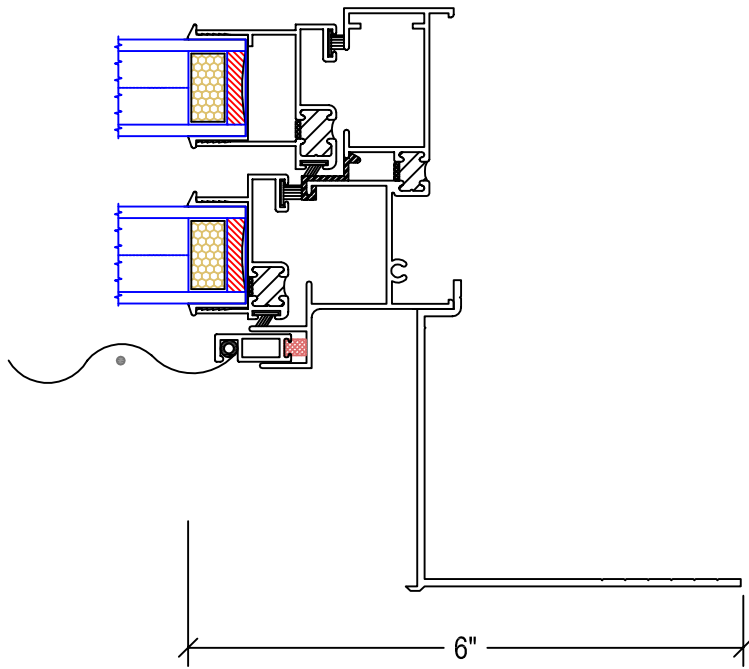

DH HEAD @ 3"BOX PAN

DIMENSIONS ARE FOR 3 X 3 1/2 BOX PAN

FXD HEAD @ 3"BOX PAN

DIMENSIONS ARE FOR 3 X 3 1/2 BOX PAN

DIMENSIONS ARE TYPICAL @ JAMB & SILL

DH SILL @ 3"BOX PAN

FXD SILL @ 3"BOX PAN

OTHER PAN SIZES AVAILABLE, CALL FOR INFORMATION

DH JAMB @ 3"BOX PAN

FXD JAMB @ 3"BOX PAN

OTHER PAN SIZES AVAILABLE, CALL FOR INFORMATION

UNIVERSAL
Window and Door

**UNIVERSAL WINDOW
AND DOOR, LLC.**

303 Mechanic Street
Marlborough, MA 01752
800-633-0108 508-481-2850
www.universalwindow.com

UNIVERSAL WINDOW & DOOR
400 DH. & FXD w/ 3" BOX PANNING

DATE: **12-31-10**

DWG. NO. **UNI-400-0006**

REV:

SCALE: **NTS**

SHEET:

DRAWING FOR FAMILIARIZATION
ONLY, ACTUAL DETAIL MAY VARY