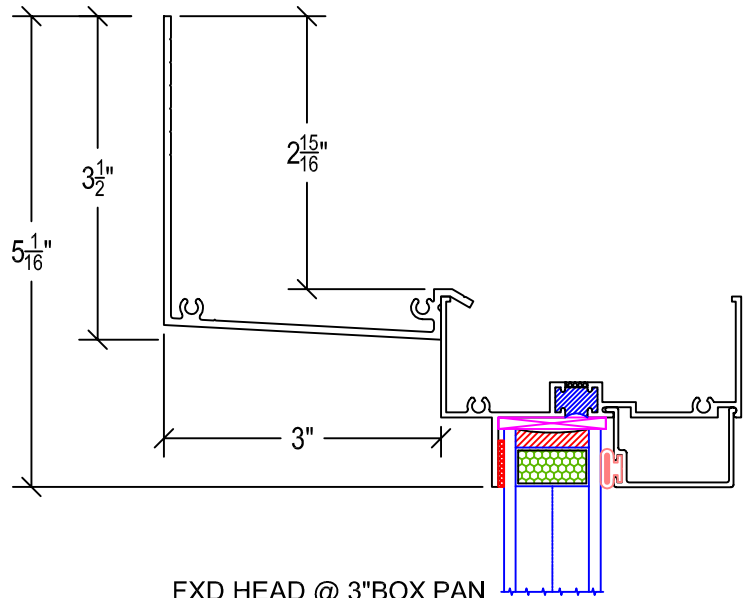

DH HEAD @ 3"BOX PAN

DIMENSIONS ARE FOR 3 X 3 1/2 BOX PAN

FXD HEAD @ 3"BOX PAN

DIMENSIONS ARE FOR 3 X 3 1/2 BOX PAN

DIMENSIONS ARE TYPICAL @ JAMB & SILL

DH SILL @ 3"BOX PAN

FXD SILL @ 3"BOX PAN

OTHER PAN SIZES AVAILABLE, CALL FOR INFORMATION

DH JAMB @ 3"BOX PAN

FXD JAMB @ 3"BOX PAN

OTHER PAN SIZES AVAILABLE, CALL FOR INFORMATION

UNIVERSAL
Window and Door

**UNIVERSAL WINDOW
AND DOOR, LLC.**

303 Mechanic Street
Marlborough, MA 01752
800-633-0108 508-481-2850
www.universalwindow.com

UNIVERSAL WINDOW & DOOR
400 DH. & FXD w/ 3" BOX PANNING

DATE: **12-31-10**

DWG. NO. **UNI-400-0006**

REV:

SCALE: **NTS**

SHEET:

DRAWING FOR FAMILIARIZATION
ONLY, ACTUAL DETAIL MAY VARY