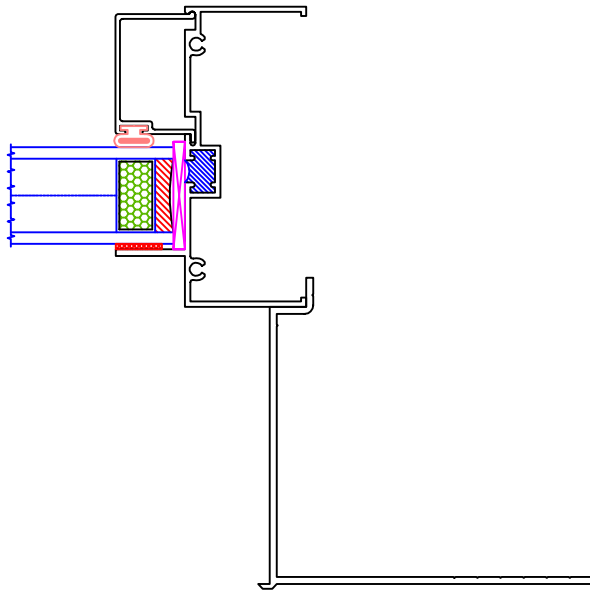

DH HEAD @ 3"BOX PAN

DIMENSIONS ARE FOR 3 X 3 1/2 BOX PAN

FXD HEAD @ 3"BOX PAN

DIMENSIONS ARE FOR 3 X 3 1/2 BOX PAN

DIMENSIONS ARE TYPICAL @ JAMB & SILL

DH SILL @ 3"BOX PAN

FXD SILL @ 3"BOX PAN

OTHER PAN SIZES AVAILABLE, CALL FOR INFORMATION

UNIVERSAL WINDOW AND DOOR, LLC.

303 Mechanic Street
 Marlborough, MA 01752
 800-633-0108 508-481-2850
 www.universalwindow.com

UNIVERSAL WINDOW & DOOR
400 DH. & FXD w/ 3" BOX PANNING

DATE: 12-31-10	DWG. NO. UNI-400-0006	REV:
SCALE: NTS	SHEET:	DRAWING FOR FAMILIARIZATION ONLY, ACTUAL DETAIL MAY VARY

DH JAMB @ 3"BOX PAN

FXD JAMB @ 3"BOX PAN

OTHER PAN SIZES AVAILABLE, CALL FOR INFORMATION

UNIVERSAL
Window and Door

**UNIVERSAL WINDOW
AND DOOR, LLC.**

303 Mechanic Street
Marlborough, MA 01752
800-633-0108 508-481-2850
www.universalwindow.com

UNIVERSAL WINDOW & DOOR
400 DH. & FXD w/ 3" BOX PANNING

DATE: **12-31-10**

DWG. NO. **UNI-400-0006**

REV:

SCALE: **NTS**

SHEET:

DRAWING FOR FAMILIARIZATION
ONLY, ACTUAL DETAIL MAY VARY