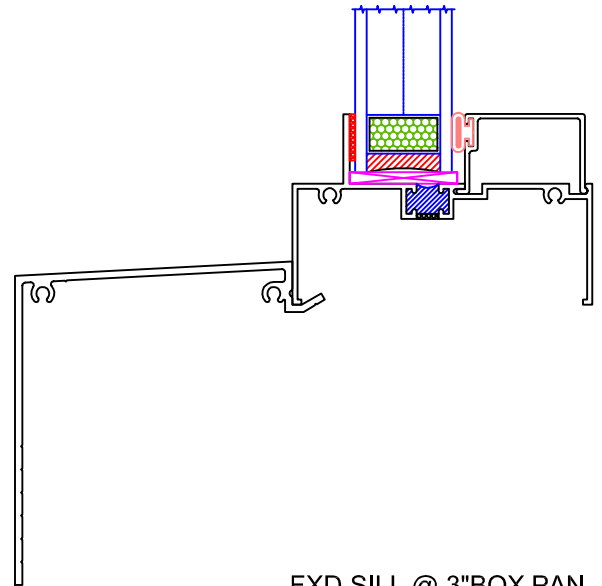

DH HEAD @ 3"BOX PAN

DIMENSIONS ARE FOR 3 X 3 1/2 BOX PAN

FXD HEAD @ 3"BOX PAN

DIMENSIONS ARE FOR 3 X 3 1/2 BOX PAN

DIMENSIONS ARE TYPICAL @ JAMB & SILL

DH SILL @ 3"BOX PAN

FXD SILL @ 3"BOX PAN

OTHER PAN SIZES AVAILABLE, CALL FOR INFORMATION

DH JAMB @ 3"BOX PAN

FXD JAMB @ 3"BOX PAN

OTHER PAN SIZES AVAILABLE, CALL FOR INFORMATION

UNIVERSAL
Window and Door

**UNIVERSAL WINDOW
AND DOOR, LLC.**

303 Mechanic Street
Marlborough, MA 01752
800-633-0108 508-481-2850
www.universalwindow.com

UNIVERSAL WINDOW & DOOR
400 DH. & FXD w/ 3" BOX PANNING

DATE: **12-31-10**

DWG. NO. **UNI-400-0006**

REV:

SCALE: **NTS**

SHEET:

DRAWING FOR FAMILIARIZATION
ONLY, ACTUAL DETAIL MAY VARY