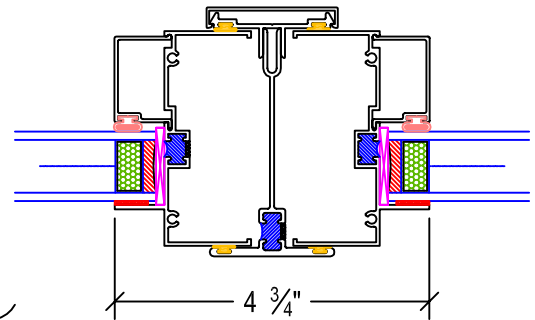

FIXED SHOWN AS REF. ONLY