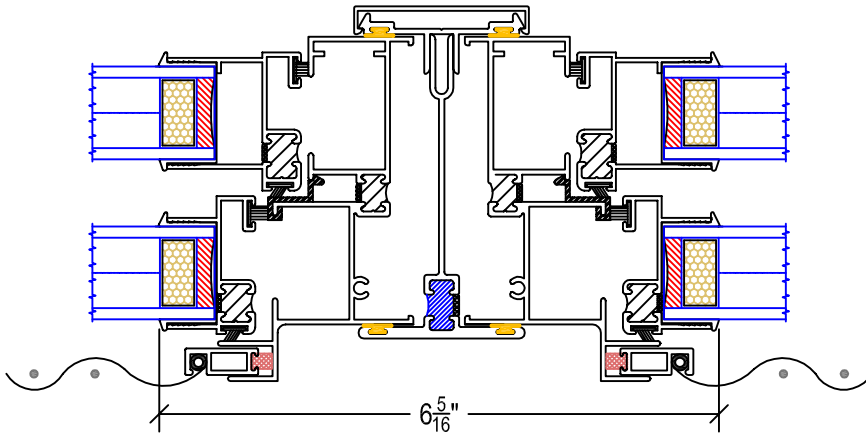

DH SHOWN w/ 3 PC. MULLION