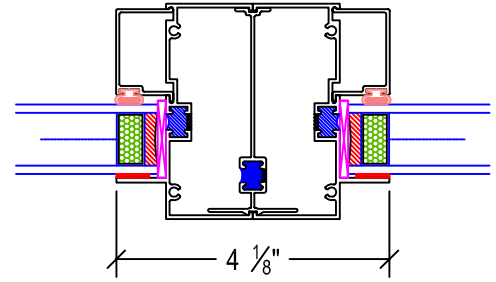

FIXED SHOWN AS REF. ONLY