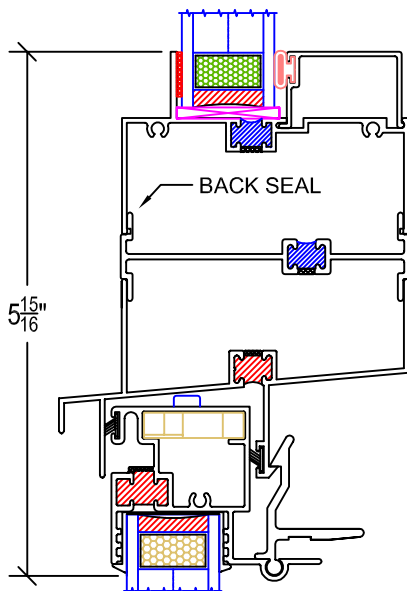

FIXED/D.H.

UNIVERSAL WINDOW AND DOOR, LLC.

303 Mechanic Street
Marlborough, MA 01752
800-633-0108 508-481-2850
www.universalwindow.com

UNIVERSAL WINDOW & DOOR
400 DH. & FXD MULLIONS

DATE:	12-31-10	DWG. NO.	UNI-400-0005	REV:
SCALE:	NTS	SHEET:	DRAWING FOR FAMILIARIZATION ONLY, ACTUAL DETAIL MAY VARY