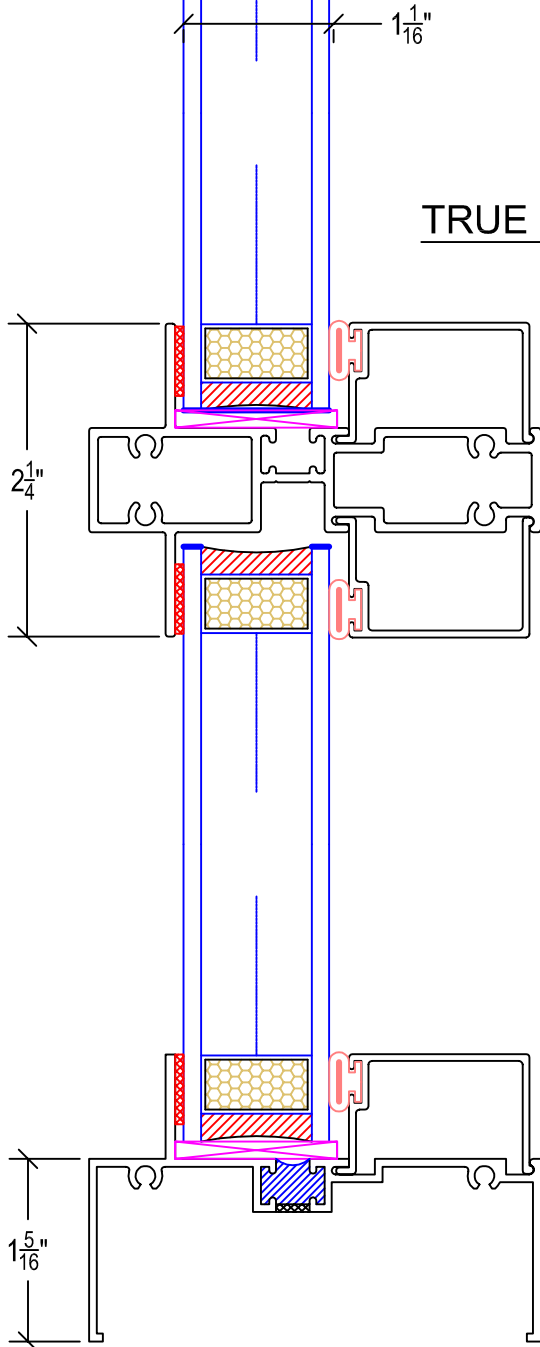

HEAD

SELF MATING JAMB

TRUE MUNTIN

EXTERIOR FLANGE FRAME
JAMB SHOWN-HEAD & SILL TYP.

SILL

LEFT JAMB

OPP. TYPICAL

**UNIVERSAL WINDOW
AND DOOR, LLC.**

303 Mechanic Street
Marlborough, MA 01752
800-633-0108 508-481-2850
www.universalwindow.com

**UNIVERSAL WINDOW & DOOR
400 FIXED WINDOW**

DATE: 12-31-10

DWG. NO. UNI-400-0003

REV:

SCALE: NTS

SHEET:

DRAWING FOR FAMILIARIZATION
ONLY, ACTUAL DETAIL MAY VARY