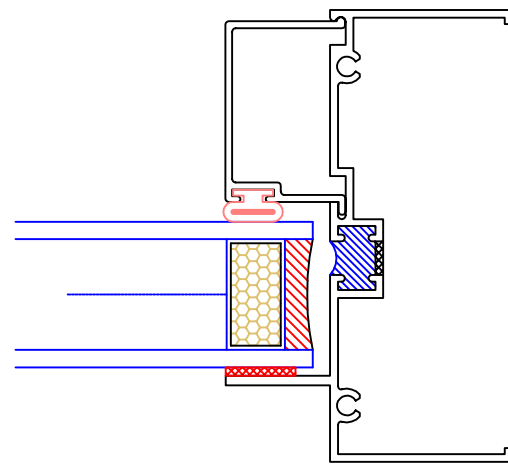

HEAD

SELF MATING JAMB

TRUE MUNTIN

EXTERIOR FLANGE FRAME
JAMB SHOWN-HEAD & SILL TYP.

SILL

LEFT JAMB

OPP. TYPICAL

**UNIVERSAL WINDOW
AND DOOR, LLC.**