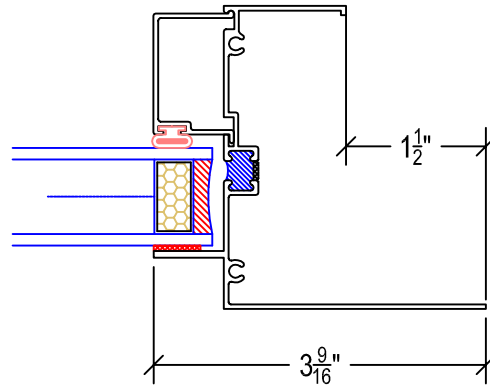

HEAD

SELF MATING JAMB

TRUE MUNTIN

EXTERIOR FLANGE FRAME
JAMB SHOWN-HEAD & SILL TYP.

SILL

LEFT JAMB

OPP. TYPICAL

**UNIVERSAL WINDOW
AND DOOR, LLC.**