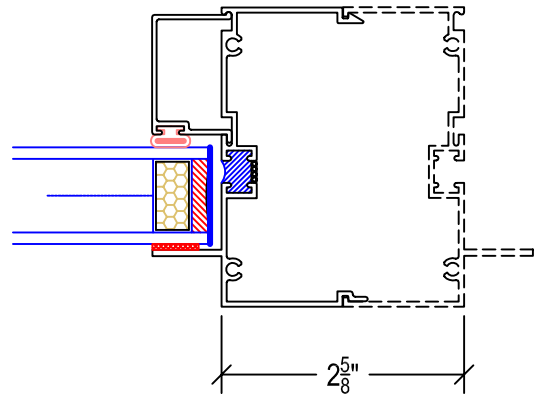

HEAD

SELF MATING JAMB

TRUE MUNTIN

EXTERIOR FLANGE FRAME
JAMB SHOWN-HEAD & SILL TYP.

SILL

LEFT JAMB

OPP. TYPICAL

**UNIVERSAL WINDOW
AND DOOR, LLC.**