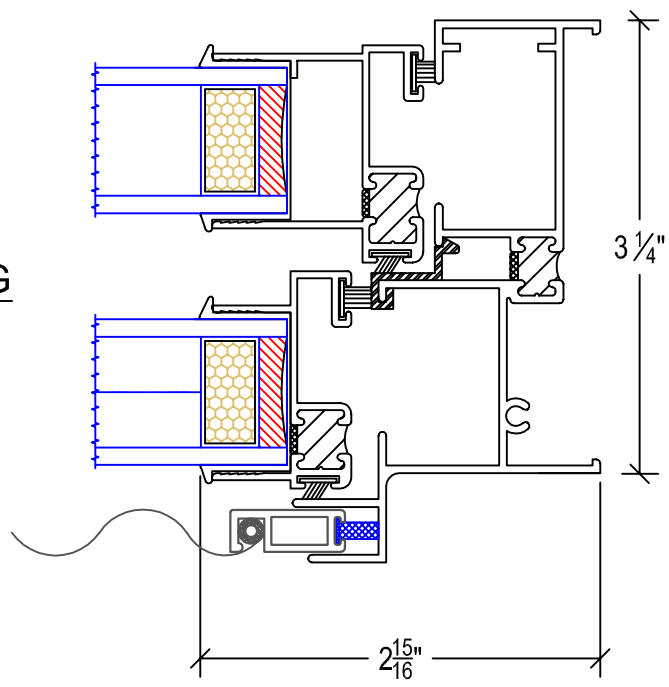

HEAD

MEETING RAIL

LEFT JAMB
OPP. TYPICAL

SILL

UNIVERSAL WINDOW AND DOOR, LLC.
303 Mechanic Street
Marlborough, MA 01752
800-633-0108 508-481-2850
www.universalwindow.com

UNIVERSAL WINDOW & DOOR
400 D. H. w/ STANDARD HALF SCREEN

DATE: 2-14-2011	DWG. NO. UNI-400-0001	REV:
SCALE: NTS	SHEET:	DRAWING FOR FAMILIARIZATION ONLY, ACTUAL DETAIL MAY VARY