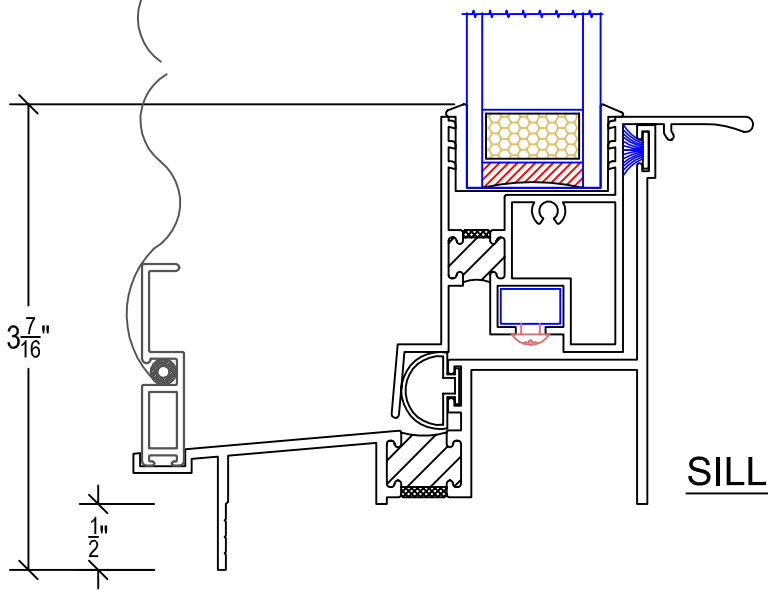

HEAD

MEETING RAIL

LEFT JAMB
OPP. TYPICAL

SILL

UNIVERSAL WINDOW AND DOOR, LLC.
303 Mechanic Street
Marlborough, MA 01752
800-633-0108 508-481-2850
www.universalwindow.com

UNIVERSAL WINDOW & DOOR
400 D. H. w/ STANDARD HALF SCREEN

DATE: 2-14-2011	DWG. NO. UNI-400-0001	REV:
SCALE: NTS	SHEET:	DRAWING FOR FAMILIARIZATION ONLY, ACTUAL DETAIL MAY VARY