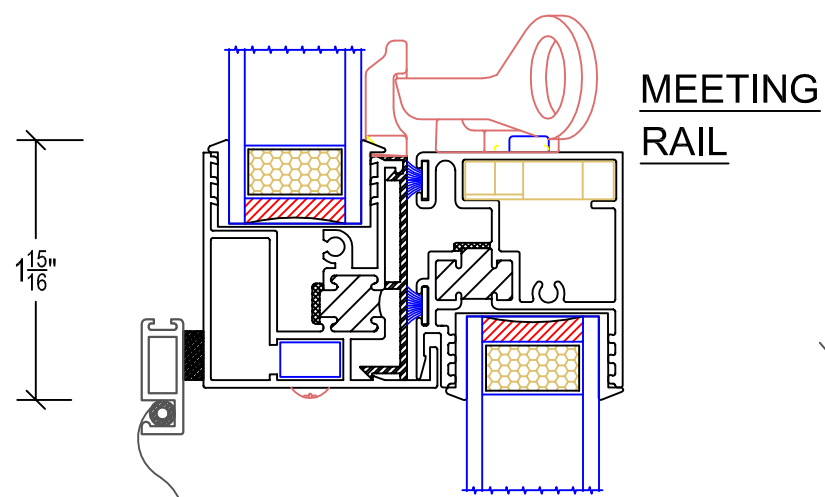

HEAD

MEETING RAIL

LEFT JAMB
OPP. TYPICAL

SILL

UNIVERSAL WINDOW AND DOOR, LLC.
303 Mechanic Street
Marlborough, MA 01752
800-633-0108 508-481-2850
www.universalwindow.com

UNIVERSAL WINDOW & DOOR
400 D. H. w/ STANDARD HALF SCREEN

DATE: 2-14-2011	DWG. NO. UNI-400-0001	REV:
SCALE: NTS	SHEET:	DRAWING FOR FAMILIARIZATION ONLY, ACTUAL DETAIL MAY VARY